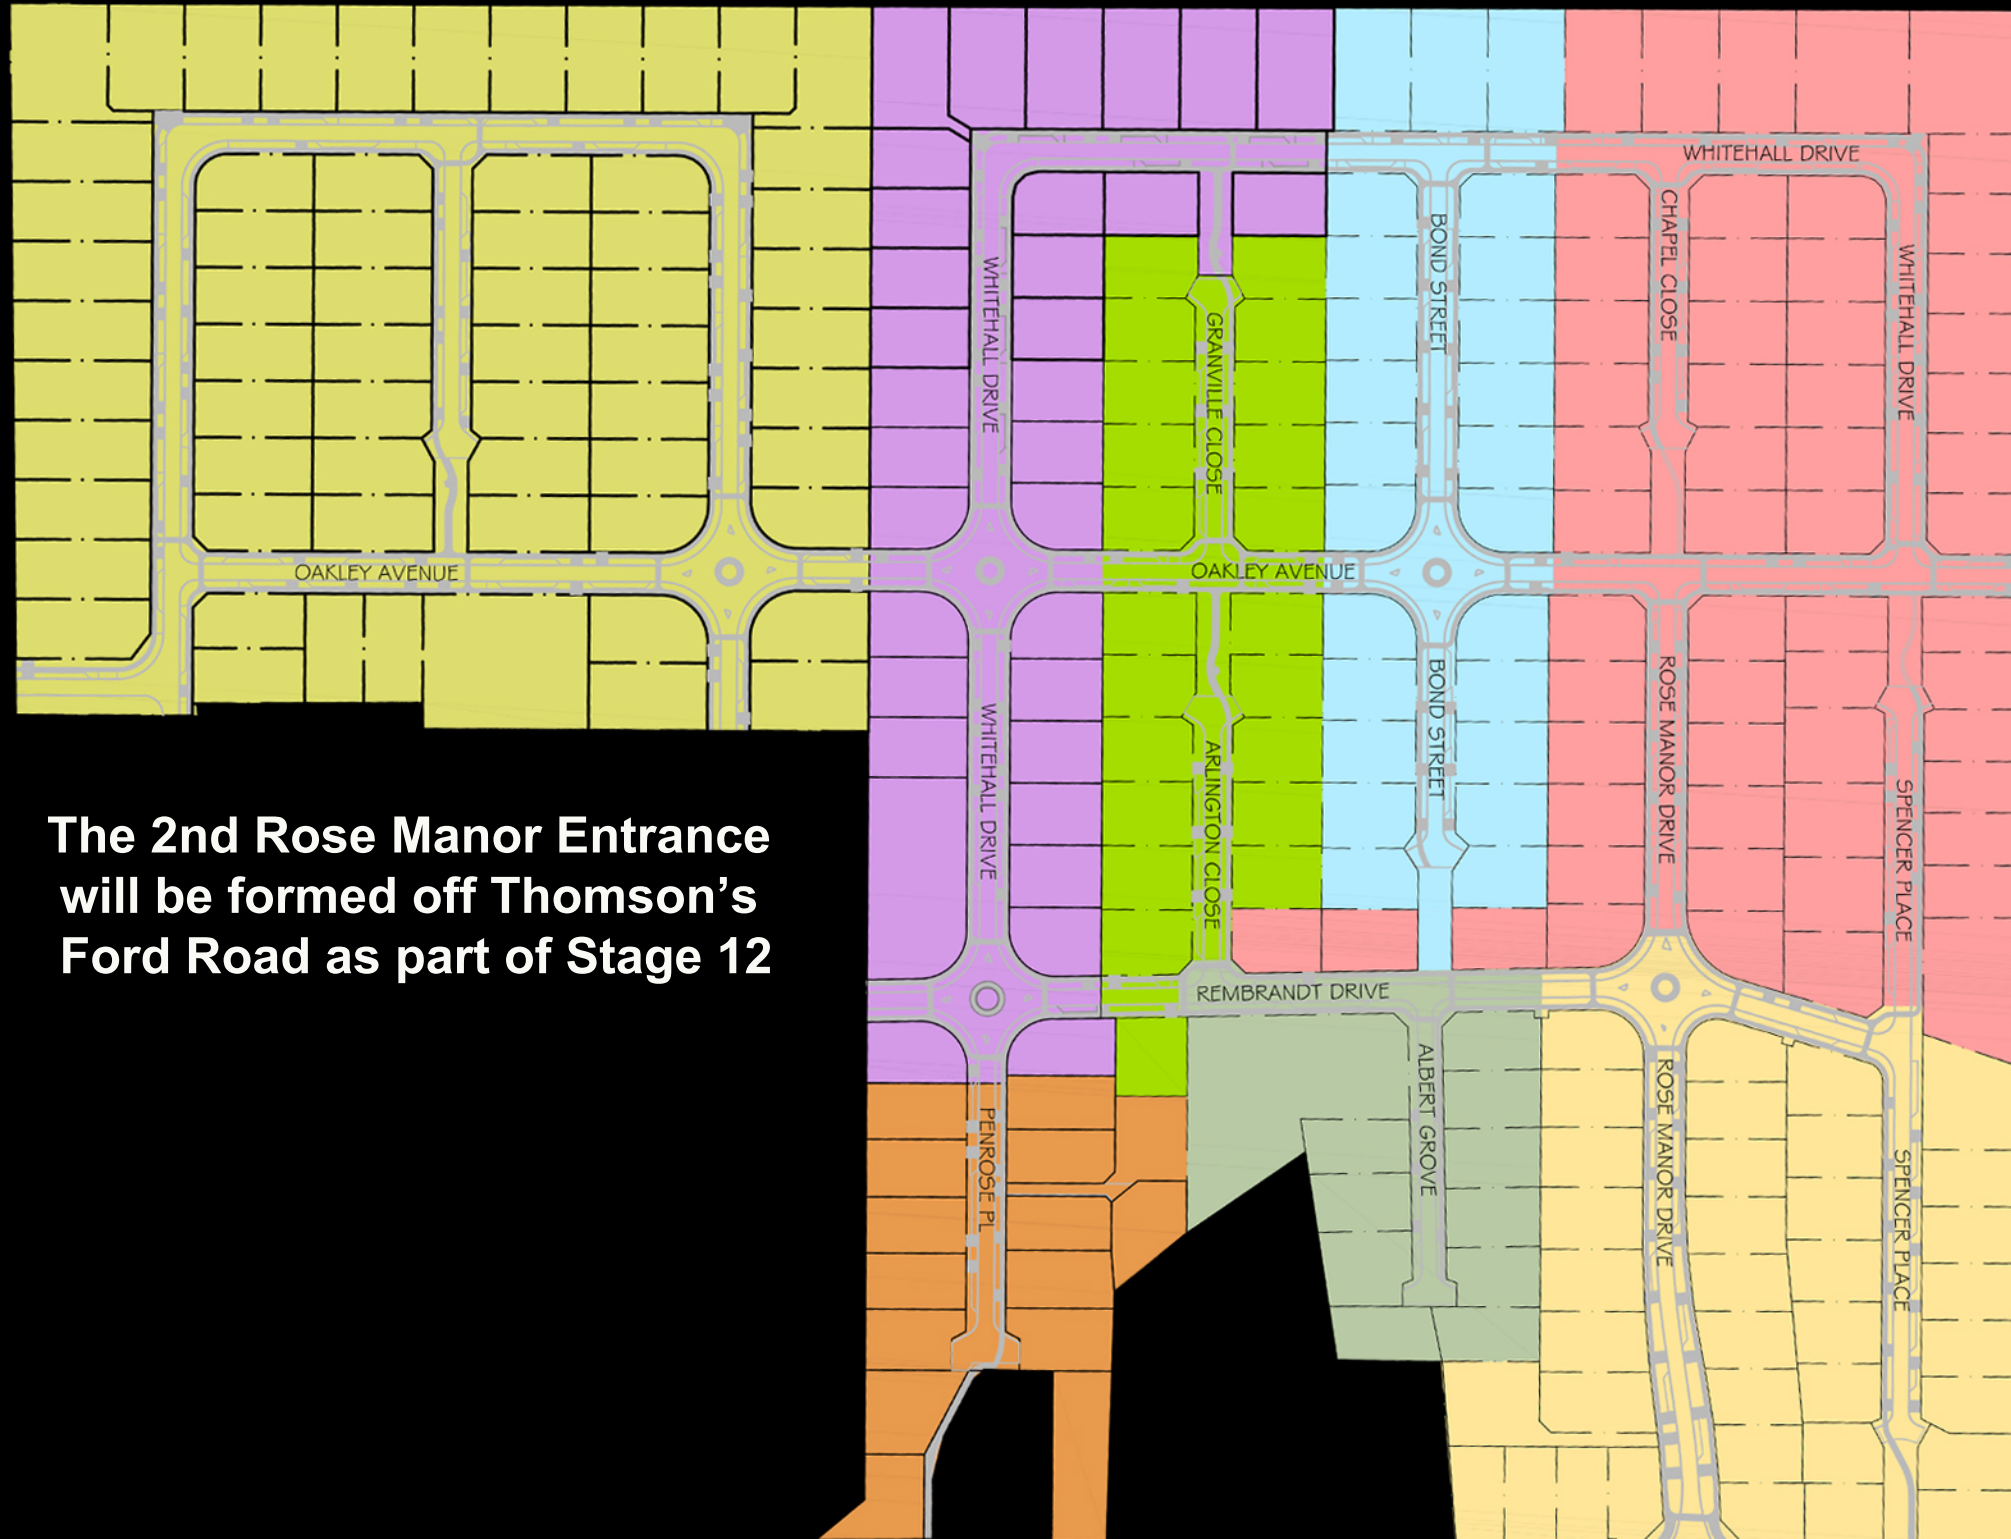

Rose Manor

Updated - April 2024

Stages 1 - 9 - Titled

Stages 10 ABC - Title - From May 2025

Stages 11 + 12 - TBC

-  Stages 1 - 5
-  Stage 6
-  Stages 7A-E
-  Stages 8A+B
-  Stages 9A+B
-  Stages 10ABC
-  Stage 11
-  Stages 12ABC

260+ Lots

DELUXE[®]
PROPERTY GROUP

neighbourhoods to love

The 2nd Rose Manor Entrance will be formed off Thomson's Ford Road as part of Stage 12

Old Renwick Road

Thomson's Ford Road